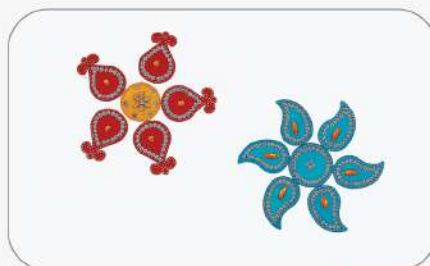

RANGOLI ON FABRIC SHEET

Rs.100/-

Beautiful Rangoli design on coloured fibre sheet with kundana detailing.